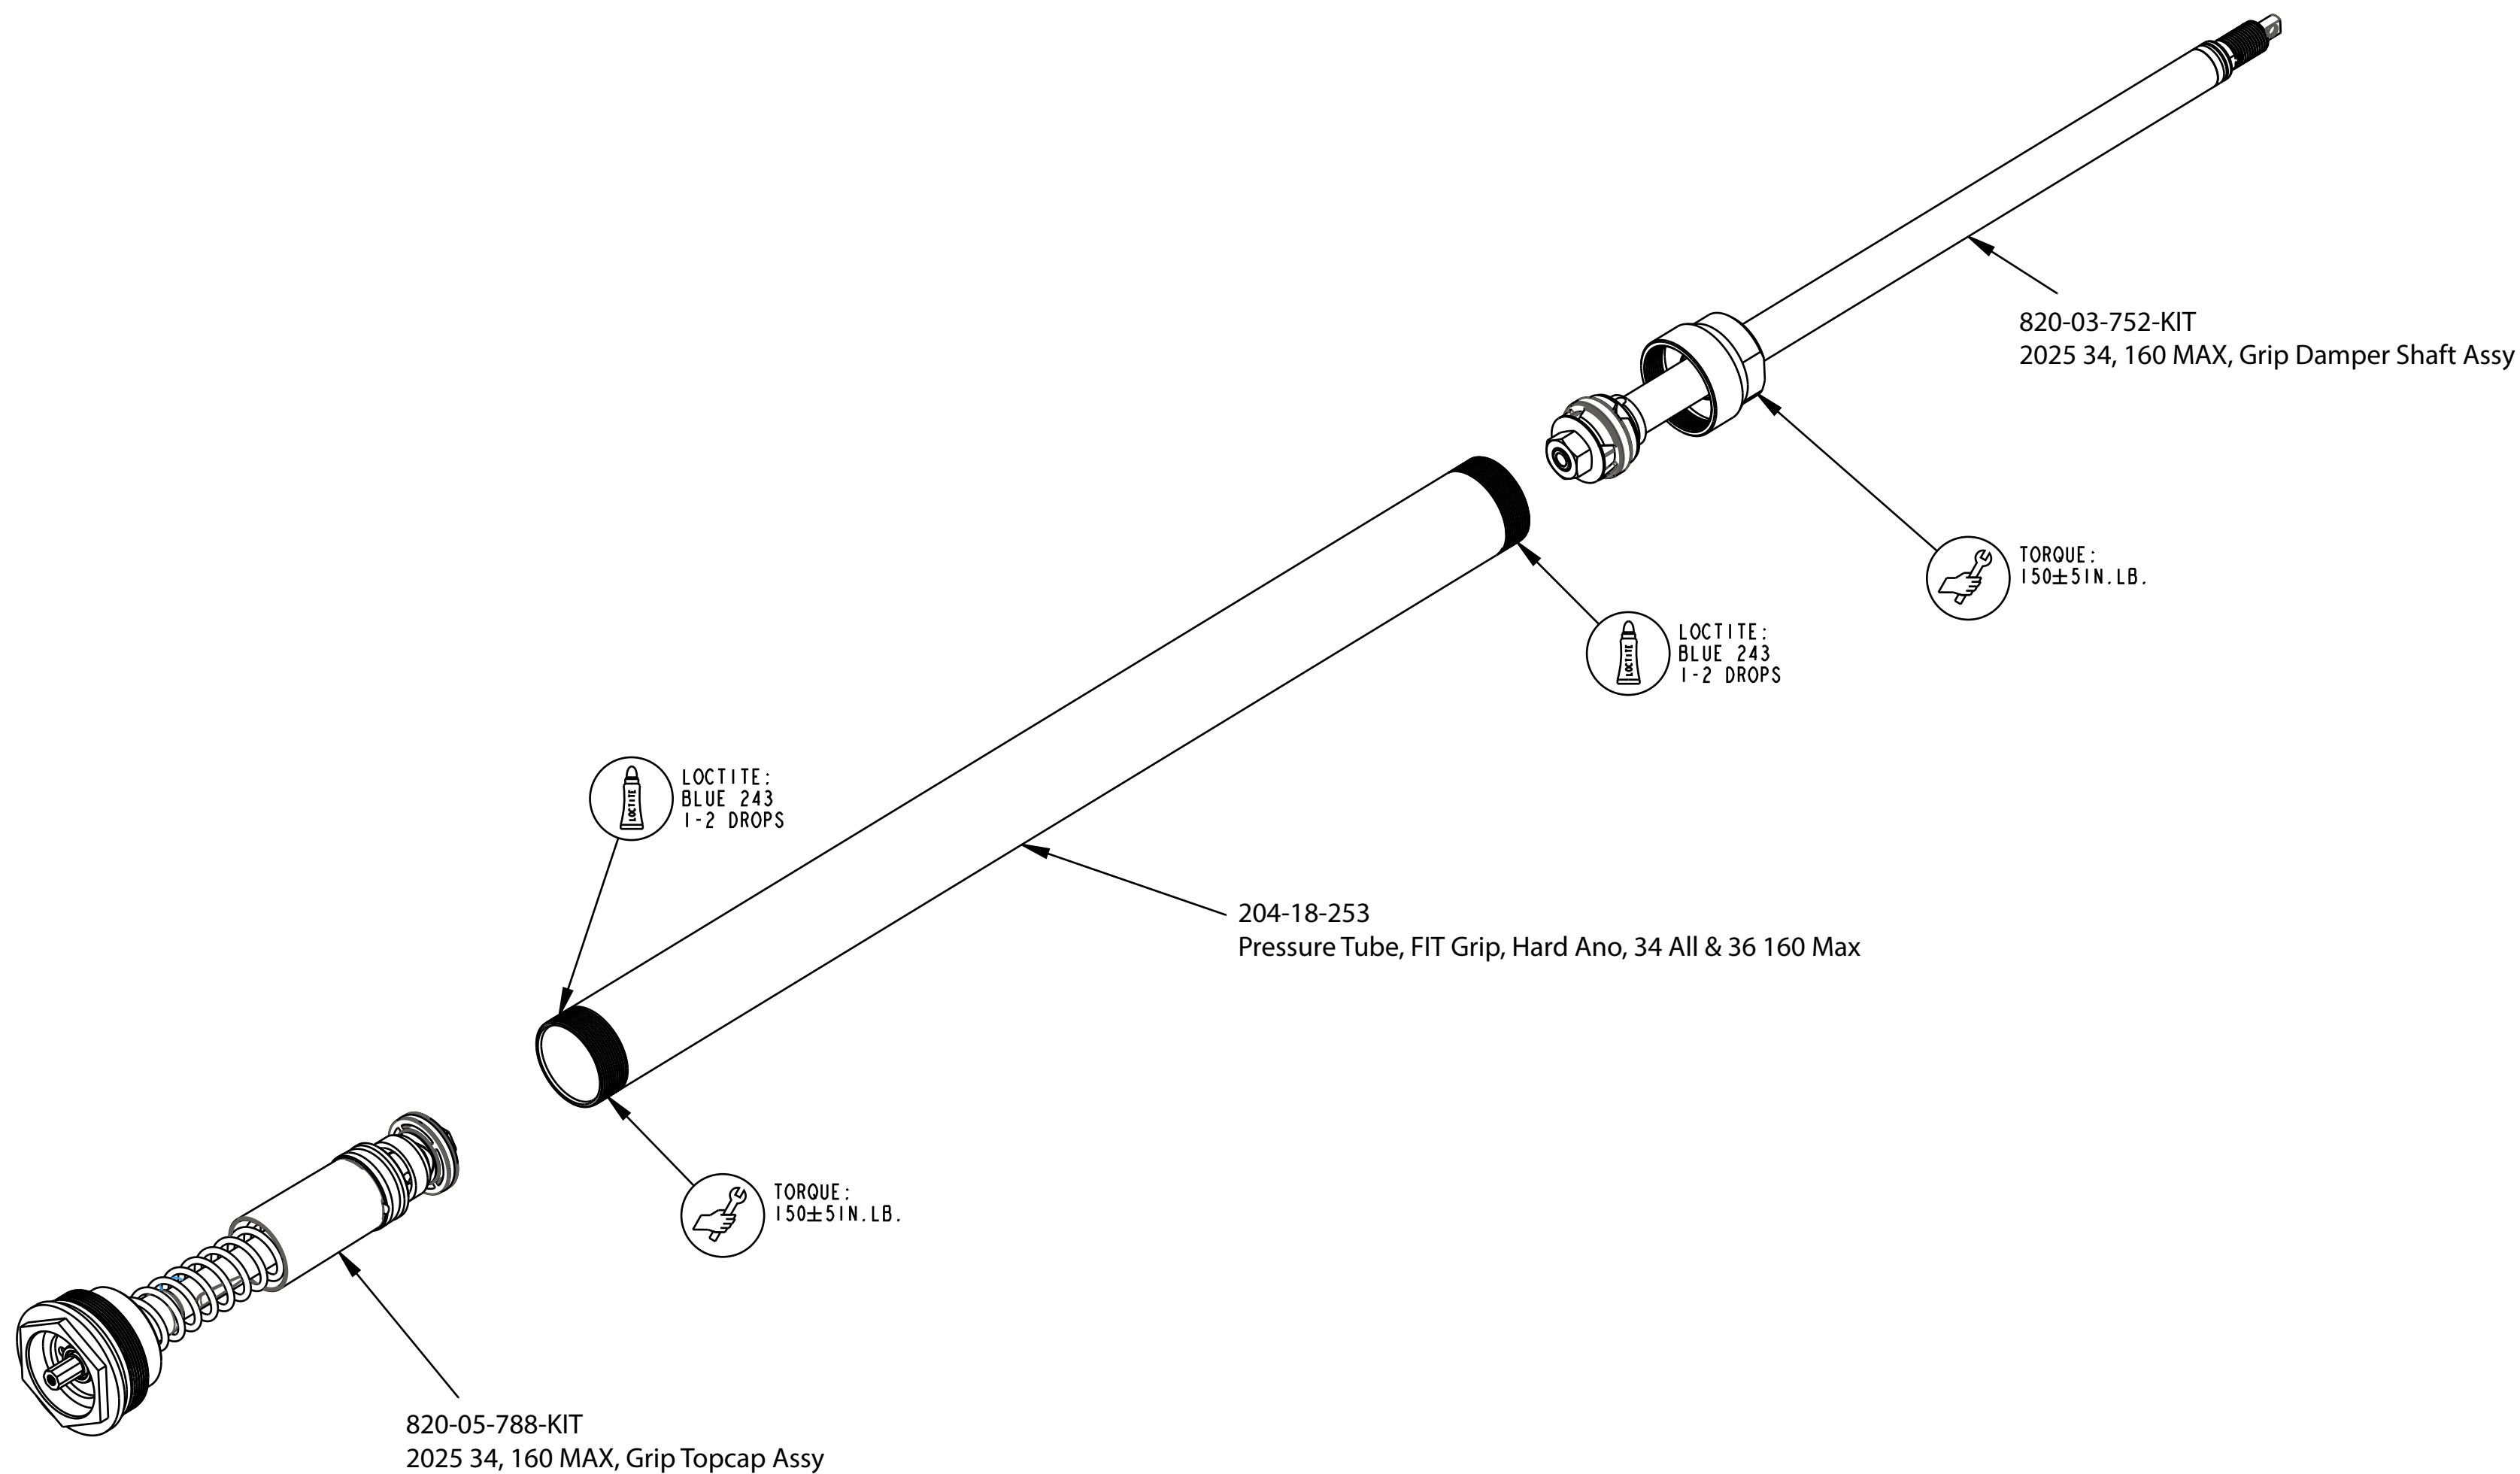

B

B

A

A

- PROPRIETARY -
 THIS DOCUMENT CONTAINS CONFIDENTIAL, PROPRIETARY INFORMATION
 THAT IS FOX PROPERTY. DO NOT DISCLOSE TO OR DUPLICATE
 FOR OTHERS EXCEPT AS AUTHORIZED BY FOX.

		FOX Factory, Inc.	Ph 831-768-1100
		130 Hangar Way, Watsonville, CA 95076 USA	Fax 831-768-9312
TITLE			
2025 34, 160 MAX, Grip Cart Assy			
SIZE DWG. NO.			
C			
PLOT SCALE 0.75:1		SHEET 1 OF 1	